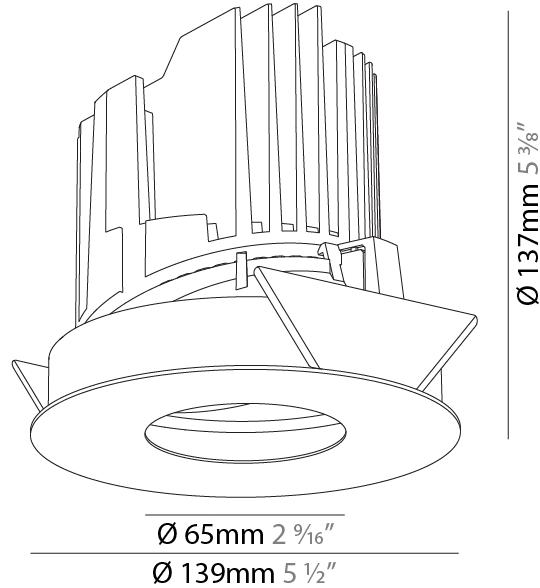

#### PHYSICAL

Shape: Round  
 Diameter (mm): 139  
 Diameter (in): 5 1/2  
 Height (mm): 137  
 Height (in): 5 3/8  
 Ceiling Thickness (mm): 10 / 12.5 / 15  
 Ceiling Thickness (in): 3/8 or 1/2 or 9/16  
 Min. Recessing Depth (mm): 150  
 Min. Recessing Depth (in): 5 7/8  
 Light Distribution: Adjustable / Downlight  
 Weight (kg): 0.856  
 Weight (lbs): 1.89  
 Fixture Finish: SSR / BKV / CWI / CRY / HAB / UFT / ITA / RUA / FTG / MYG / LOD / PUS / FRO / FUP / KIA / POP / BLS / SPG / MEY / GOH / GUM / CHC / COM / ABZ / JAG / OBR / MOS / ROR  
 Fixture Material: Aluminum Die Cast  
 Cut-out Measurements: 130mm / 5 1/8"

#### PHYSICAL

Shape: Round
Diameter (mm): 139
Diameter (in): 5 1/2
Height (mm): 137
Height (in): 5 3/8
Ceiling Thickness (mm): 10 / 12.5 / 15 / 25
Ceiling Thickness (in): 3/8 or 1/2 or 9/16
Min. Recessing Depth (mm): 150
Min. Recessing Depth (in): 5 7/8
Light Distribution: Adjustable / Asymmetric
Weight (kg): 0.865
Weight (lbs): 1.9
Fixture Finish: SSR / BKV / CWI / CRY / HAB / UFT / ITA / RUA / FTG / MYG / LOD / PUS / FRO / FUP / KIA / POP / BLS / SPG / MEY / GOH / GUM / CHC / COM / ABZ / JAG / OBR / MOS / ROR
Fixture Material: Aluminum Die Cast
Cut-out Measurements: 130mm / 5 1/8"

#### RATINGS AND CERTIFICATIONS

Certified By: Certified for North American Standards
IP rating: IP20

	130mm 5 1/8"	150mm 5 7/8"	10   15mm 3/8"   9/16"	30°	355°	
A						