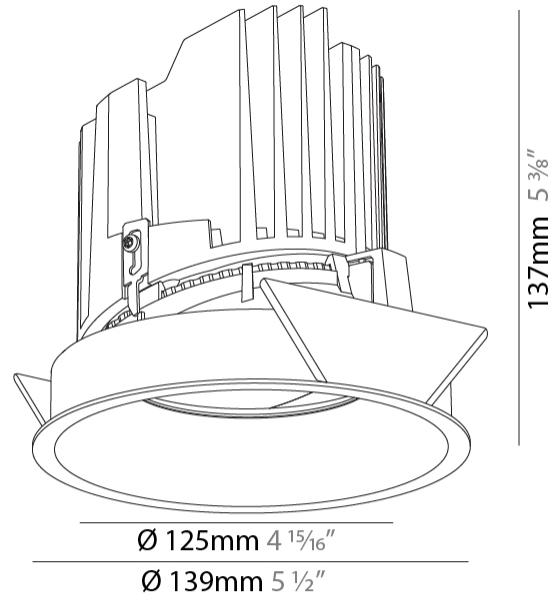

PHYSICAL

Shape: Round
Diameter (mm): 139
Diameter (in): 5 1/2
Height (mm): 137
Height (in): 5 3/8
Ceiling Thickness (mm): 10 / 12.5 / 15
Ceiling Thickness (in): 3/8 or 1/2 or 9/16
Min. Recessing Depth (mm): 150
Min. Recessing Depth (in): 5 7/8
Light Distribution: Adjustable / Downlight
Weight (kg): 0.856
Weight (lbs): 1.89
Fixture Finish: SSR / BKV / CWI / CRY / HAB / UFT / ITA / RUA / FTG / MYG / LOD / PUS / FRO / FUP / KIA / POP / BLS / SPG / MEY / GOH / GUM / CHC / COM / ABZ / JAG / OBR / MOS / ROR
Fixture Material: Aluminum Die Cast
Cut-out Measurements: 130mm / 5 1/8"

ELECTRICAL

Lamp Type: LED (Zhaga Standard)
Input Wattage (W): 28.6
Total Output Wattage (W): 26
Dimming: Tri-Mode (Non-Dimming and Phase Dimming (120Vac only) and 0-10V Dimming)
Driver Included: No
Driver Location: Recessed Housing
Driver Type: Constant Current - Universal
Driver Class: Class 2
Housing: See components
Input Voltage (V): 120 - 277
Constant Current (MA): 700

LED

Number of LEDs: 1
Color Temperature (°K): 2700 / 3000 / 3500 / 4000
Max. Delivered Lumen (lm): 2030 / 2080 / 2185 / 2230
Nominal Lumen (lm): 3210 / 3290 / 3459 / 3530
CRI: >90 CRI
Efficiency (%): 0.631
Lamp Life (hrs): 50000

OPTICAL

Reflector: 20 / 40 / 60
Adjustability: Rotational 355°; Tilt 10°

RATINGS AND CERTIFICATIONS

Certified By: Certified for North American Standards
IP rating: IP20